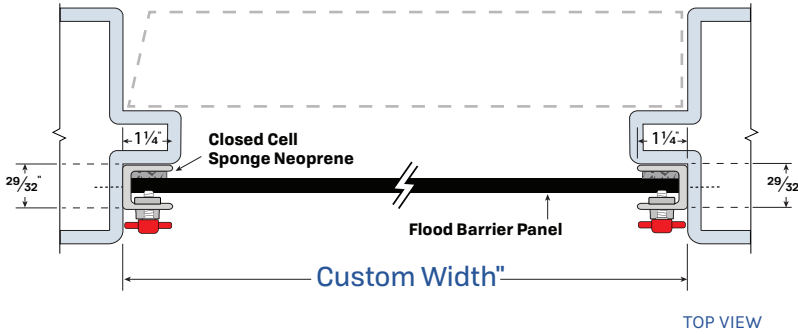

Single Flood Barrier for Standard Openings (Up to 48")

#5027 MOUNTED TO INSIDE OF FRAME

#5027MA mounted to the inside of the door frame.

#5127 MOUNTED TO OUTSIDE OF FRAME

#5127MA mounted to the outside of the door frame.

FRONTVIEW

SIDE VIEW

Flood Barriers