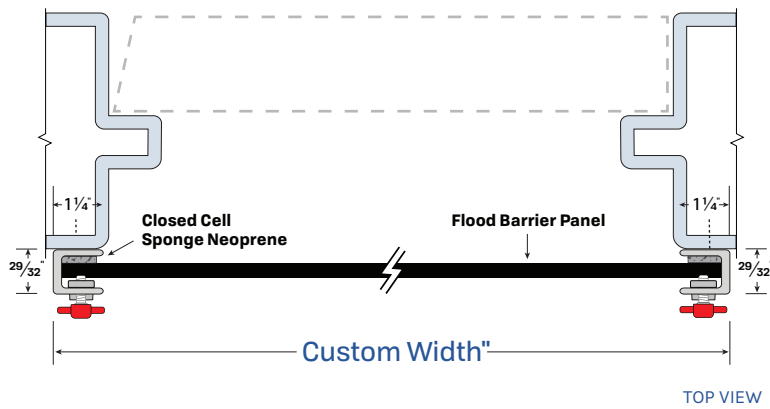

Single Flood Barrier for Standard Openings (Up to 48")

#5027 MOUNTED TO INSIDE OF FRAME

#5027MA mounted to the inside of the door frame.

#5127 MOUNTED TO OUTSIDE OF FRAME

#5127MA mounted to the outside of the door frame.

FRONTVIEW

SIDE VIEW

Flood Barriers