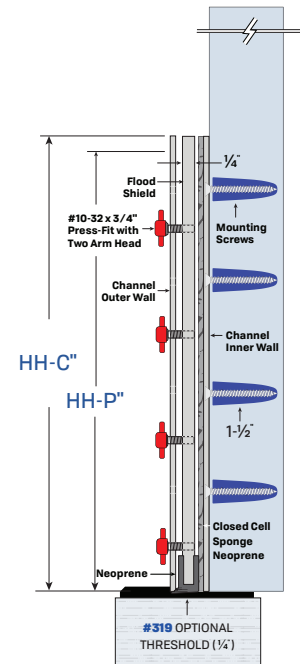

Single Flood Barrier for Standard Openings (Up to 48")

#5027 MOUNTED TO INSIDE OF FRAME

#5027MA mounted to the inside of the door frame.

#5127 MOUNTED TO OUTSIDE OF FRAME

#5127MA mounted to the outside of the door frame.

FRONTVIEW

SIDE VIEW

Flood Barriers