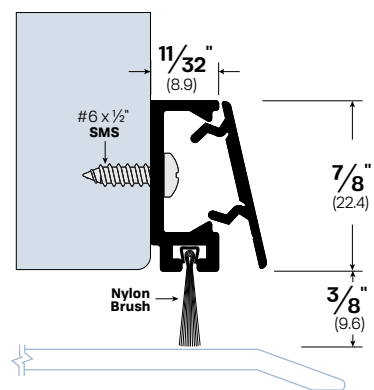

#72918

FINISHES: CA, MB, WP

OPTIONS:

PSA - Pressure Sensitive Adhesive

SF - Security Fasteners

LEGACY	NGP	PEMKO	ZERO
72918	C607	18061ANB	8192AA

#718

FINISHES: CA, DB

NOTES: End caps available by request #474CA-EC

LEGACY	NGP	PEMKO	ZERO
718	672	-	-