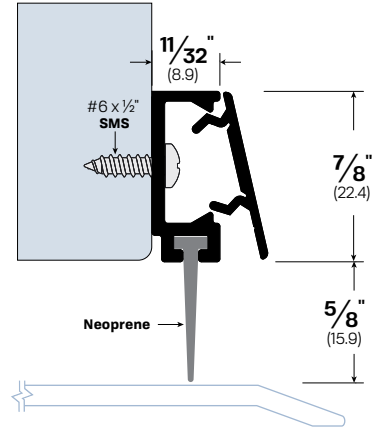

Door Sweep #74918 mounted to a pair of doors.

#72918CA

#73918CA

#74918

FINISHES: CA, DB, MB, WP

OPTIONS:

FL - Fire Label **SF** - Security Fasteners

PSA - Pressure Sensitive Adhesive

LEGACY	NGP	PEMKO	ZERO
74918	115N	308APK	8194AA

#71918

FINISHES: CA, MB, WP

OPTIONS: **SF** - Security Fasteners

LEGACY	NGP	PEMKO	ZERO
71918	97V	307	8191AA

#7774

FINISHES: CA, DB

OPTIONS: **FL** - Fire Label

NOTES: End caps available by request #474CA-EC

LEGACY	NGP	PEMKO	ZERO
7774	678	29326	477AA

#73918

FINISHES: CA, DB, MB, WP

OPTIONS:

SF - Security Fasteners

PSA - Pressure Sensitive Adhesive

LEGACY	NGP	PEMKO	ZERO
73918	A605	18041CNB	8193AA