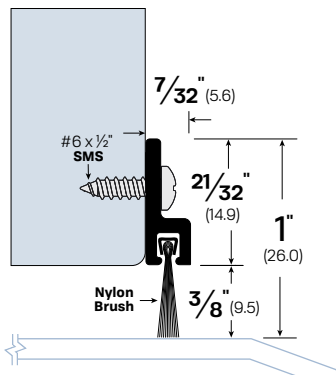

Door Sweep #74918 mounted to a pair of doors.

#72918CA

#73918CA

#74918

FINISHES: CA, DB, MB, WP

OPTIONS:

FL - Fire Label **SF** - Security Fasteners

PSA - Pressure Sensitive Adhesive

LEGACY	NGP	PEMKO	ZERO
74918	115N	308APK	8194AA

#71918

FINISHES: CA, MB, WP

OPTIONS: **SF** - Security Fasteners

LEGACY	NGP	PEMKO	ZERO
71918	97V	307	8191AA

#7774

FINISHES: CA, DB

OPTIONS: **FL** - Fire Label

NOTES: End caps available by request #474CA-EC

LEGACY	NGP	PEMKO	ZERO
7774	678	29326	477AA

#73918

FINISHES: CA, DB, MB, WP

OPTIONS:

SF - Security Fasteners

PSA - Pressure Sensitive Adhesive

LEGACY	NGP	PEMKO	ZERO
73918	A605	18041CNB	8193AA