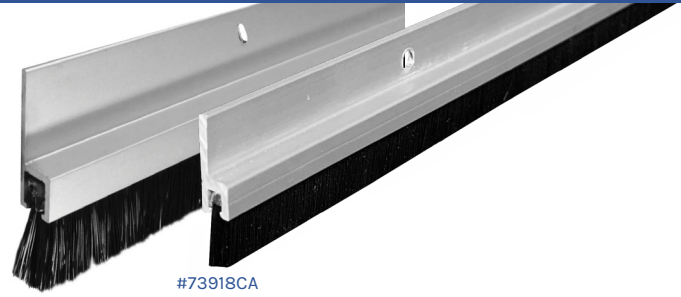

Door Sweep #74918 mounted to a pair of doors.

#72918CA

#73918CA

#74918

FINISHES: CA, DB, MB, WP

OPTIONS:

FL - Fire Label **SF** - Security Fasteners

PSA - Pressure Sensitive Adhesive

LEGACY	NGP	PEMKO	ZERO
74918	115N	308APK	8194AA

#71918

FINISHES: CA, MB, WP

OPTIONS: **SF** - Security Fasteners

LEGACY	NGP	PEMKO	ZERO
71918	97V	307	8191AA

#7774

FINISHES: CA, DB

OPTIONS: **FL** - Fire Label