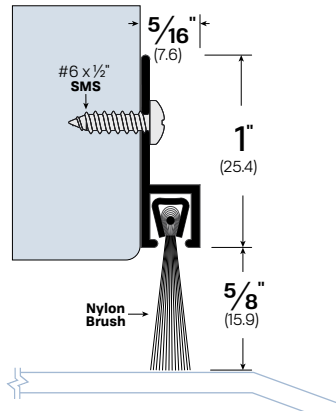

NOTES: End caps available by request #474CA-EC

LEGACY	NGP	PEMKO	ZERO
7774	678	29326	477AA

#73918

FINISHES: CA, DB, MB, WP

OPTIONS:

SF - Security Fasteners

PSA - Pressure Sensitive Adhesive

LEGACY	NGP	PEMKO	ZERO
73918	A605	18041CNB	8193AA

#72918

FINISHES: CA, MB, WP

OPTIONS:

PSA - Pressure Sensitive Adhesive

SF - Security Fasteners

LEGACY	NGP	PEMKO	ZERO
72918	C607	18061ANB	8192AA

#718

FINISHES: CA, DB