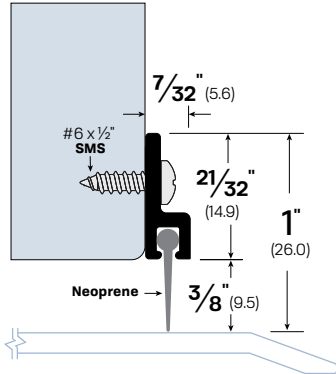

Door Sweep #74918 mounted to a pair of doors.

#72918CA

#73918CA

#74918

FINISHES: CA, DB, MB, WP

OPTIONS:

FL - Fire Label **SF** - Security Fasteners

PSA - Pressure Sensitive Adhesive