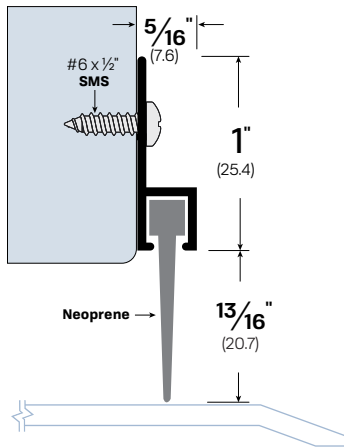

#71918

FINISHES: CA, MB, WP

OPTIONS: **SF** - Security Fasteners

LEGACY	NGP	PEMKO	ZERO
71918	97V	307	8191AA