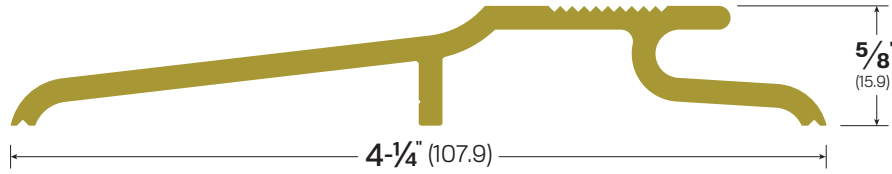

#8FC-BR  
#9FC-MA

#928L-MA

#828-BR  
#928-MA

#832-BR

#812AA-BR  
#912AA-MA

#865-BR

#832L-BR  
#932L-MA

#838F-BR  
#938F-MA

- **838H and 838F:**  
Flathead Brass screws - #10 x 1-1/2"
- **938F:**  
Flathead Zinc plated screws - #10 x 1-1/2"

FINISHES: MA - Part#9

BR - Part #8

Thresholds  
Saddles