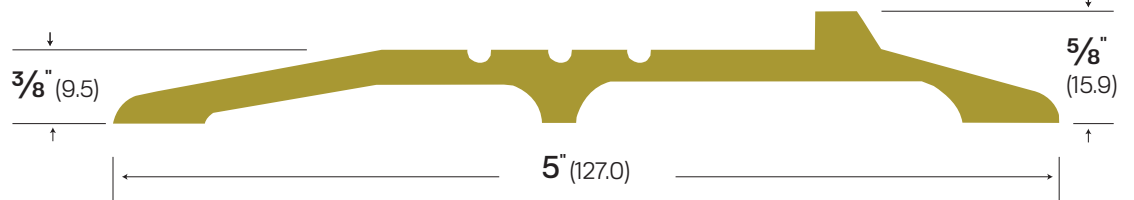

#8FC-BR  
#9FC-MA

#928L-MA

#828-BR  
#928-MA

#832-BR

#812AA-BR  
#912AA-MA

#865-BR

#832L-BR  
#932L-MA

#838F-BR  
#938F-MA

- **838H and 838F:**  
Flathead Brass screws - #10 x 1-1/2"
- **938F:**  
Flathead Zinc plated screws - #10 x 1-1/2"

FINISHES: MA - Part#9

BR - Part #8

Thresholds  
Saddles