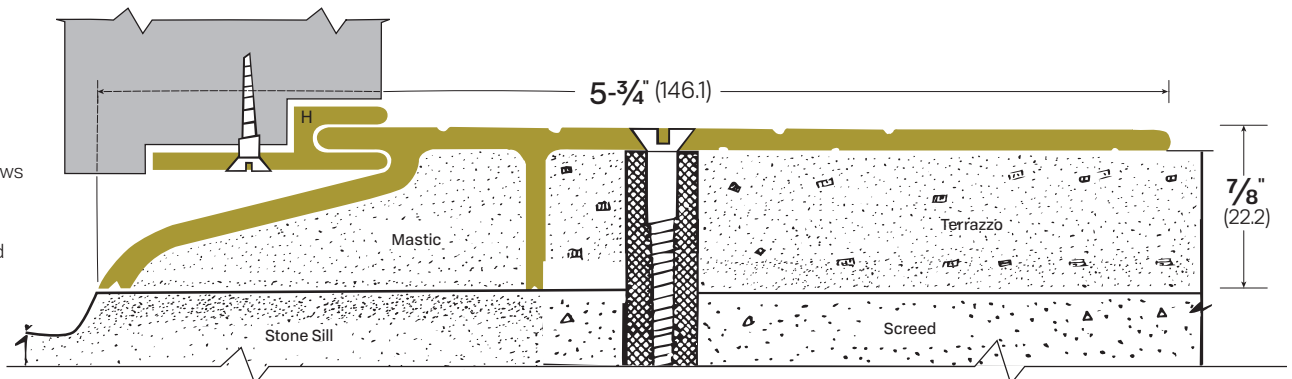

#8FC-BR  
#9FC-MA

#928L-MA

#828-BR  
#928-MA

#832-BR

#812AA-BR  
#912AA-MA

#865-BR

#832L-BR  
#932L-MA

#838F-BR  
#938F-MA

- **838H and 838F:**  
Flathead Brass screws - #10 x 1-1/2"
- **938F:**  
Flathead Zinc plated screws - #10 x 1-1/2"

FINISHES: MA - Part#9

BR - Part #8

Thresholds  
Saddles