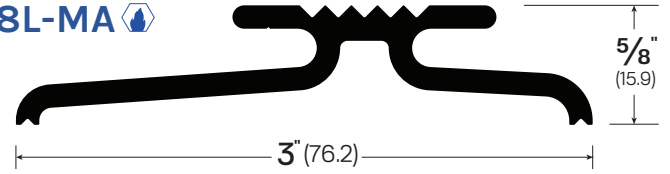

#8FC-BR  
#9FC-MA

#928L-MA

#828-BR  
#928-MA

#832-BR

#812AA-BR  
#912AA-MA

#865-BR

#832L-BR  
#932L-MA

#838F-BR  
#938F-MA

- **838H and 838F:**  
Flathead Brass screws - #10 x 1-1/2"
- **938F:**  
Flathead Zinc plated screws - #10 x 1-1/2"

FINISHES: MA - Part#9

BR - Part #8

Thresholds  
Saddles