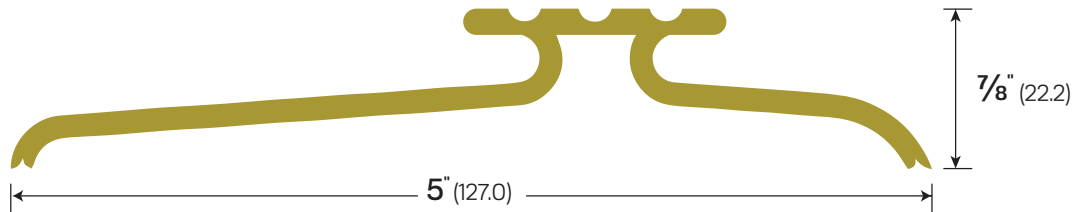

#8FC-BR  
#9FC-MA

#928L-MA

#828-BR  
#928-MA

#832-BR

#812AA-BR  
#912AA-MA

#865-BR

#832L-BR  
#932L-MA

#838F-BR  
#938F-MA

- **838H and 838F:**  
Flathead Brass screws - #10 x 1-1/2"
- **938F:**  
Flathead Zinc plated screws - #10 x 1-1/2"

FINISHES: MA - Part#9

BR - Part #8

Thresholds  
Saddles