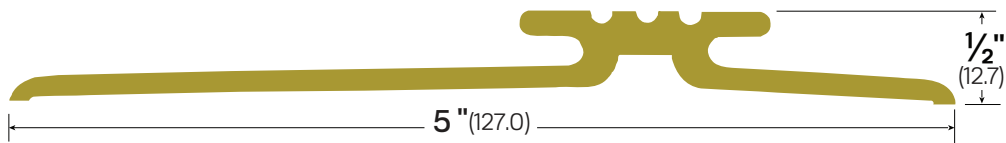

#8FC-BR  
#9FC-MA

#928L-MA

#828-BR  
#928-MA

#832-BR

#812AA-BR  
#912AA-MA

#865-BR

#832L-BR  
#932L-MA

#838F-BR  
#938F-MA

- **838H and 838F:**  
Flathead Brass screws - #10 x 1-1/2"
- **938F:**  
Flathead Zinc plated screws - #10 x 1-1/2"

FINISHES: MA - Part#9

BR - Part #8

Thresholds  
Saddles