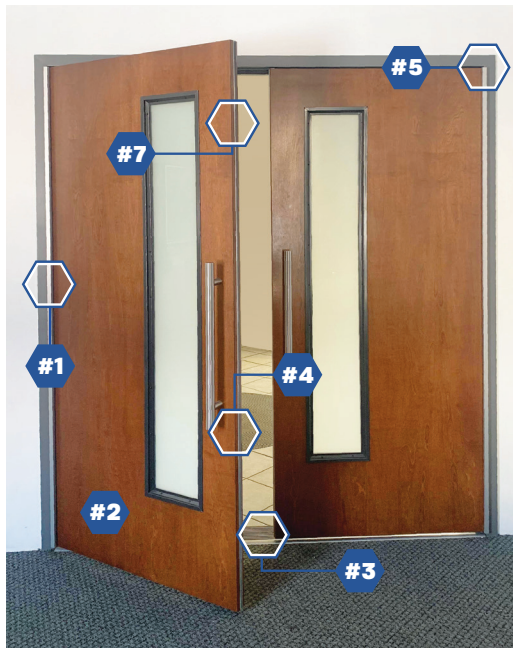

EXAMPLE - #3465MA is a threshold mounted to the floor.

#3465MA

- #1** Products mounted to the **door and frame**, such as hinges and finger protection.
- #2** Products that do not have a specific mounting location, such as acoustical sheets.
- #3** Products mounted to the **floor or wall**, such as thresholds and saddles.
- #4** **Sub-components** or **sub-assemblies** such as replacement rubber parts.
- #5** Products attached to a **frame**, such as perimeter gasketing.
- #6** Specifiable **sealing systems and configurations**.
- #7** Products attached to a **door**, such as automatic door bottoms, sweeps and astragals.