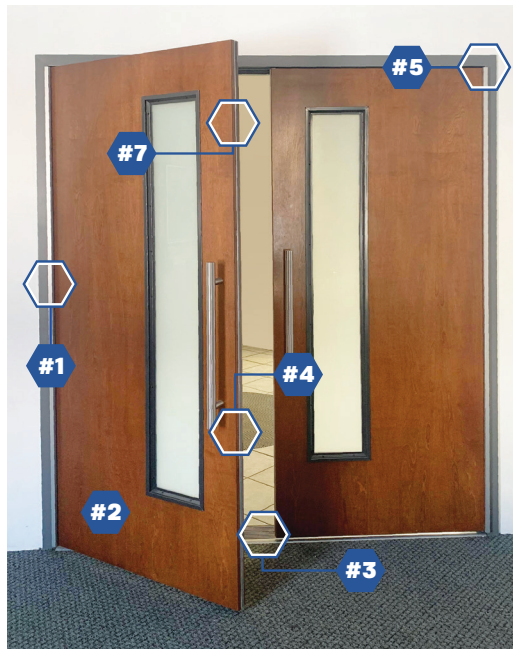

## Legacy's Product Code

The **first number** of each product code identifies where the product is **installed** in the opening. Other components of our product codes are explained in the How To Order sections of this catalog.

EXAMPLE - #3465MA is a threshold mounted to the floor.

#3465MA

- #1** Products mounted to the **door and frame**, such as hinges and finger protection.
- #2** Products that do not have a specific mounting location, such as acoustical sheets.
- #3** Products mounted to the **floor or wall**, such as thresholds and saddles.
- #4** **Sub-components** or **sub-assemblies**, such as replacement rubber parts.
- #5** Products attached to a **frame**, such as perimeter gasketing.
- #6** Specifiable **sealing systems and configurations**.
- #7** Products attached to a **door**, such as automatic door bottoms, sweeps and astragals.