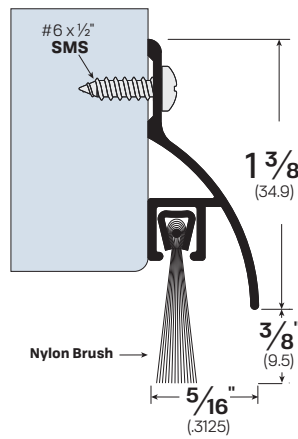

#78918

FINISHES: CA, BK, WP

OPTIONS: SF - Security Fasteners

LEGACY	NGP	PEMKO	ZERO
78918	C627	3452ANB	8198AA