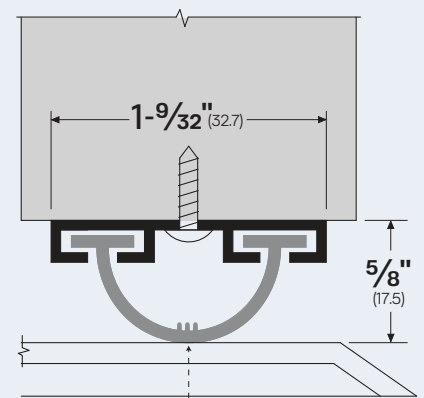

#725MA

FINISHES: MA

LEGACY	NGP	PEMKO	ZERO
725MA	-	-	52A