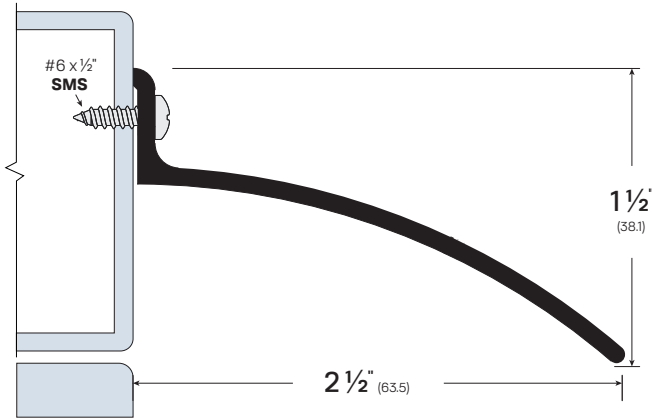

### #5241

**FINISHES:** MA, MB, WP, SS

**OPTIONS:** SF - Security Fasteners

**NOTES:**

- Top of door rain drip
- Order length should be specified a minimum of 4" longer than door width.

LEGACY	NGP	PEMKO	ZERO
5241	16	346C	142AA