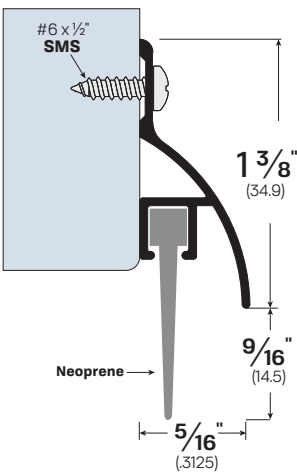

#77918

FINISHES: CA, BK, WP

OPTIONS: SF - Security Fasteners

LEGACY	NGP	PEMKO	ZERO
77918	101V	345AV	8197AA