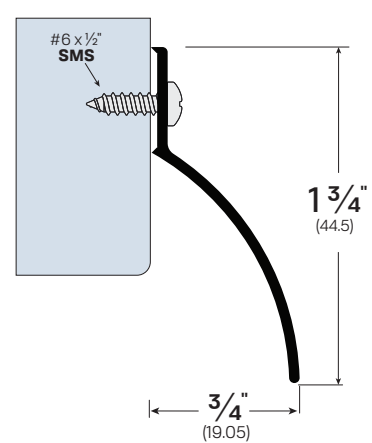

#711

FINISHES: CA, MB, WP

OPTIONS: SF - Security Fasteners

LEGACY	NGP	PEMKO	ZERO
711	17	345C	11A