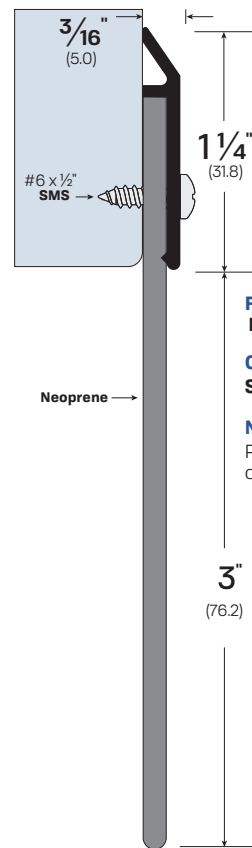

#793

FINISHES: MA, DB, MB, WP, SS
OPTIONS: SF - Security Fasteners

LEGACY	NGP	PEMKO	ZERO
793	200N	315CN	39A

#7836

FINISHES: MA, DB, MB, WP, SS
OPTIONS: SF - Security Fasteners

LEGACY	NGP	PEMKO	ZERO
7836	199N	315KN	39WA

#7936

FINISHES:
 MA, DB, MB, WP, SS
OPTIONS:
 SF - Security Fasteners
NOTES:
 Perfect for oversized gaps

LEGACY
7936
NGP
-
PEMKO
-
ZERO
639AA

ADJUSTABLE DOOR SWEEPS

#7178

FINISHES: CA, BK, WP
OPTIONS: SF - Security Fasteners