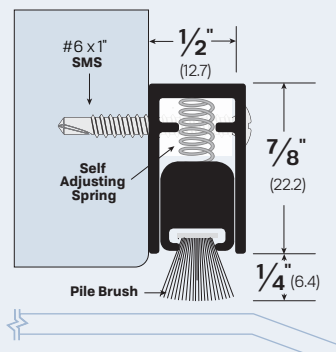

#7175

FINISHES: CA, BK, WP
OPTIONS: SF - Security Fasteners

LEGACY	NGP	PEMKO	ZERO
7175	-	-	571AA