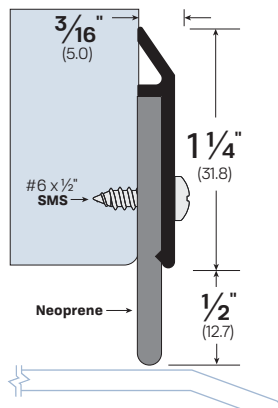

#793

FINISHES: MA, DB, MB, WP, SS
OPTIONS: SF - Security Fasteners

LEGACY	NGP	PEMKO	ZERO
793	200N	315CN	39A

#7836

FINISHES: MA, DB, MB, WP, SS
OPTIONS: SF - Security Fasteners

LEGACY	NGP	PEMKO	ZERO
7836	199N	315KN	39WA

#7936

FINISHES:
 MA, DB, MB, WP, SS
OPTIONS:
 SF - Security Fasteners
NOTES:
 Perfect for oversized gaps

LEGACY
7936
NGP
-
PEMKO
-
ZERO
639AA

ADJUSTABLE DOOR SWEEPS

#7178

FINISHES: CA, BK, WP
OPTIONS: SF - Security Fasteners