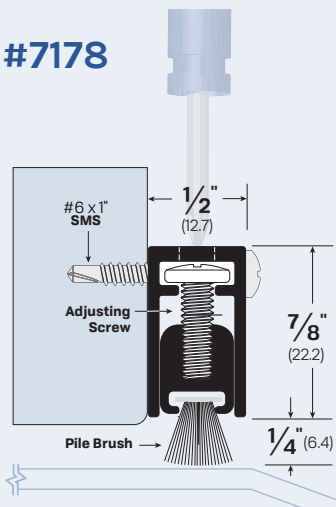

#7936

FINISHES:
 MA, DB, MB, WP, SS
OPTIONS:
 SF - Security Fasteners
NOTES:
 Perfect for oversized gaps

LEGACY
7936
NGP
-
PEMKO
-
ZERO
639AA

ADJUSTABLE DOOR SWEEPS

#7178

FINISHES: CA, BK, WP
OPTIONS: SF - Security Fasteners