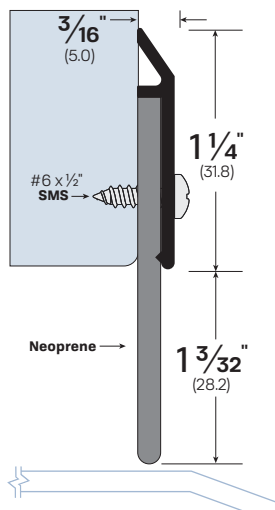

#793

FINISHES: MA, DB, MB, WP, SS
OPTIONS: SF - Security Fasteners

LEGACY	NGP	PEMKO	ZERO
793	200N	315CN	39A

#7836

FINISHES: MA, DB, MB, WP, SS
OPTIONS: SF - Security Fasteners

LEGACY	NGP	PEMKO	ZERO
7836	199N	315KN	39WA

#7936

FINISHES:
 MA, DB, MB, WP, SS
OPTIONS:
 SF - Security Fasteners
NOTES:
 Perfect for oversized gaps

LEGACY
7936
NGP
-
PEMKO
-
ZERO
639AA

ADJUSTABLE DOOR SWEEPS

#7178

FINISHES: CA, BK, WP
OPTIONS: SF - Security Fasteners