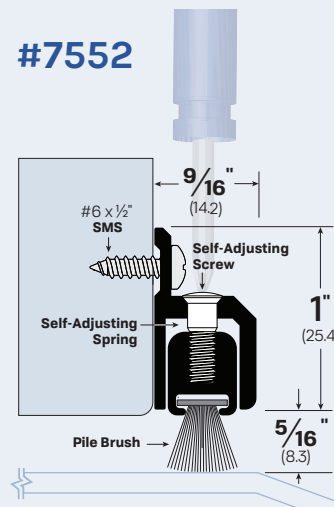

LEGACY	NGP	PEMKO	ZERO
7178	140P	351_P	871AA

#7175

FINISHES: CA, BK, WP
OPTIONS: SF - Security Fasteners

LEGACY	NGP	PEMKO	ZERO
7175	-	-	571AA

#7552

FINISHES: CA, BK, WP
OPTIONS: SF - Security Fasteners

LEGACY	NGP	PEMKO	ZERO
7552	140P	351_P	255A