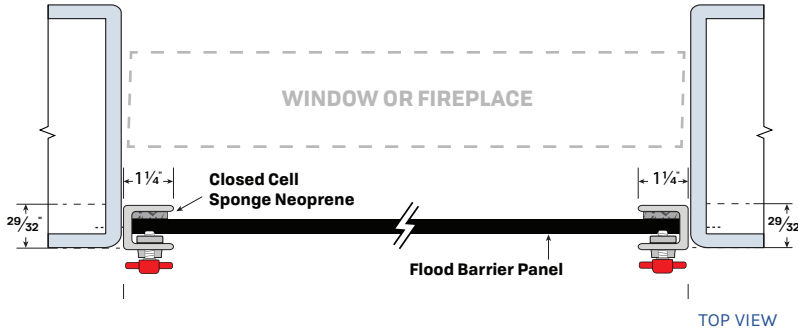

Single Flood Barrier for Windows, Louvers & Fireplaces (Up to 48")

#5028 MOUNTED TO INSIDE OF FRAME

#5128MA mounted to a basement window.

#5128 MOUNTED TO OUTSIDE OF FRAME

#5125MA mounted to a fireplace.

#5028MA30-36

SIDE VIEW

FRONTVIEW