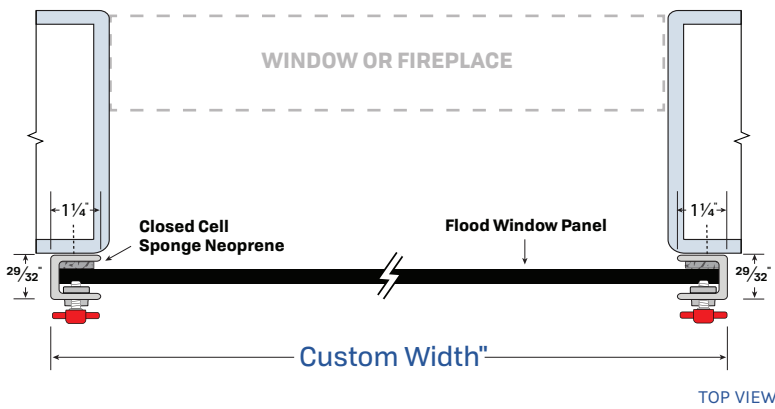

Single Flood Barrier for Windows, Louvers & Fireplaces (Up to 48")

#5028 MOUNTED TO INSIDE OF FRAME

#5128MA mounted to a basement window.

#5128 MOUNTED TO OUTSIDE OF FRAME

#5125MA mounted to a fireplace.

#5028MA30-36

SIDE VIEW

FRONTVIEW