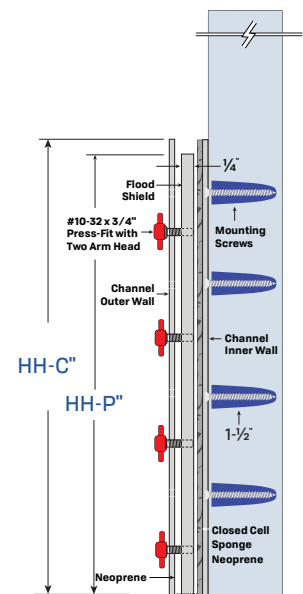

Single Flood Barrier for Windows, Louvers & Fireplaces (Up to 48")

#5028 MOUNTED TO INSIDE OF FRAME

#5128MA mounted to a basement window.

#5128 MOUNTED TO OUTSIDE OF FRAME

#5125MA mounted to a fireplace.

#5028MA30-36

SIDE VIEW

FRONTVIEW