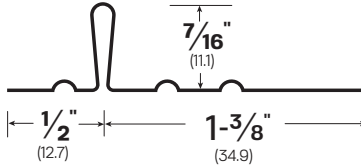

#1

Plain Rib Strip 1" Base
MATERIALS: BR, ZN

#2

Plain Rib Strip 1-3/8" Base
MATERIALS: BR, ZN

#2C

Side Strip 1-3/8" Base
MATERIALS: BR

#2CH

Side Strip 1-3/8" Base
MATERIALS: BR, ZN

#3

Plain Rib Strip 1-5/8" Base
MATERIALS: ZN

#3C

Plain Rib Strip 1-5/8" Base
MATERIALS: BR, ZN

#3CH

Side Strip 1-5/8" Base
MATERIALS: BR, ZN

#4C

Plain Rib Strip 1-7/8" Base
MATERIALS: BR

#4CH

Plain Rib Strip 1-3/4" Base
MATERIALS: BR, ZN

#5CH

Side Strip 2-1/8" Base
MATERIALS: BR, ZN

#6

Plain Rib Strip 2-1/8" Base
MATERIALS: BR, ZN

#7

Meeting Rail Hook
MATERIALS: BR, ZN