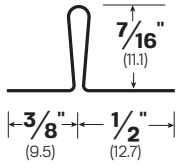

#1

Plain Rib Strip 1" Base
MATERIALS: BR, ZN

#2

Plain Rib Strip 1-3/8" Base
MATERIALS: BR, ZN

#2C

Side Strip 1-3/8" Base
MATERIALS: BR

#2CH

Side Strip 1-3/8" Base
MATERIALS: BR, ZN

#3

Plain Rib Strip 1-5/8" Base
MATERIALS: ZN

#3C

Plain Rib Strip 1-5/8" Base
MATERIALS: BR, ZN

#3CH

Side Strip 1-5/8" Base
MATERIALS: BR, ZN

#4C

Plain Rib Strip 1-7/8" Base
MATERIALS: BR

#4CH

Plain Rib Strip 1-3/4" Base
MATERIALS: BR, ZN

#5CH

Side Strip 2-1/8" Base
MATERIALS: BR, ZN

#6

Plain Rib Strip 2-1/8" Base
MATERIALS: BR, ZN

#7

Meeting Rail Hook
MATERIALS: BR, ZN