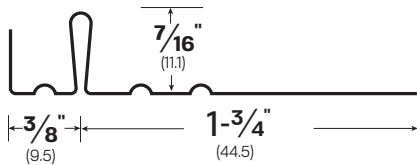

#1

Plain Rib Strip 1" Base
MATERIALS: BR, ZN

#2

Plain Rib Strip 1-3/8" Base
MATERIALS: BR, ZN

#2C

Side Strip 1-3/8" Base
MATERIALS: BR

#2CH

Side Strip 1-3/8" Base
MATERIALS: BR, ZN

#3

Plain Rib Strip 1-5/8" Base
MATERIALS: ZN

#3C

Plain Rib Strip 1-5/8" Base
MATERIALS: BR, ZN

#3CH

Side Strip 1-5/8" Base
MATERIALS: BR, ZN

#4C

Plain Rib Strip 1-7/8" Base
MATERIALS: BR

#4CH

Plain Rib Strip 1-3/4" Base
MATERIALS: BR, ZN

#5CH

Side Strip 2-1/8" Base
MATERIALS: BR, ZN

#6

Plain Rib Strip 2-1/8" Base
MATERIALS: BR, ZN

#7

Meeting Rail Hook
MATERIALS: BR, ZN