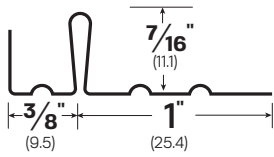

#1

Plain Rib Strip 1" Base
MATERIALS: BR, ZN

#2

Plain Rib Strip 1-3/8" Base
MATERIALS: BR, ZN

#2C

Side Strip 1-3/8" Base
MATERIALS: BR

#2CH

Side Strip 1-3/8" Base
MATERIALS: BR, ZN

#3

Plain Rib Strip 1-5/8" Base
MATERIALS: ZN

#3C

Plain Rib Strip 1-5/8" Base
MATERIALS: BR, ZN

#3CH

Side Strip 1-5/8" Base
MATERIALS: BR, ZN

#4C

Plain Rib Strip 1-7/8" Base
MATERIALS: BR

#4CH

Plain Rib Strip 1-3/4" Base
MATERIALS: BR, ZN

#5CH

Side Strip 2-1/8" Base
MATERIALS: BR, ZN

#6

Plain Rib Strip 2-1/8" Base
MATERIALS: BR, ZN

#7

Meeting Rail Hook
MATERIALS: BR, ZN