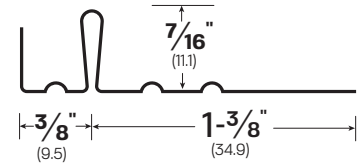

#1

Plain Rib Strip 1" Base
MATERIALS: BR, ZN

#2

Plain Rib Strip 1-3/8" Base
MATERIALS: BR, ZN

#2C

Side Strip 1-3/8" Base
MATERIALS: BR

#2CH

Side Strip 1-3/8" Base
MATERIALS: BR, ZN

#3

Plain Rib Strip 1-5/8" Base
MATERIALS: ZN

#3C

Plain Rib Strip 1-5/8" Base
MATERIALS: BR, ZN

#3CH

Side Strip 1-5/8" Base
MATERIALS: BR, ZN

#4C

Plain Rib Strip 1-7/8" Base
MATERIALS: BR

#4CH

Plain Rib Strip 1-3/4" Base
MATERIALS: BR, ZN

#5CH

Side Strip 2-1/8" Base
MATERIALS: BR, ZN

#6

Plain Rib Strip 2-1/8" Base
MATERIALS: BR, ZN

#7

Meeting Rail Hook
MATERIALS: BR, ZN