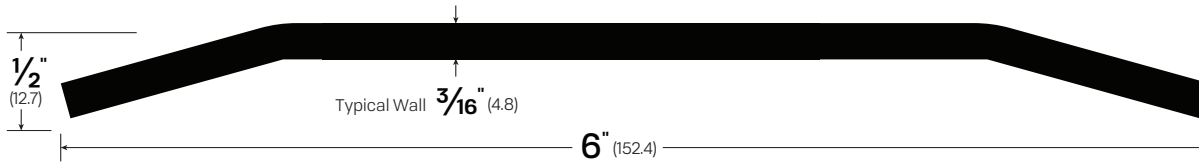

#3461SS

#3461SS

#3561SS

#3661SS

#3761SS

#3861SS

#3961SS

Thresholds
Saddles

LEGACY	3461SS	3561SS	3661SS	3761SS	3861SS	3961SS
NGP	412SS	512SS	612SS	712SS	812SS	-
PEMKO	175SS	154SS	-	-	-	-
ZERO	664ST	-	-	-	-	-

FINISHES: SS
OPTIONS: ACF, EPX, LS, FL, PEPX, RUB
NOTES: Flathead Zinc-plated screws - #10 x 1-1/2"