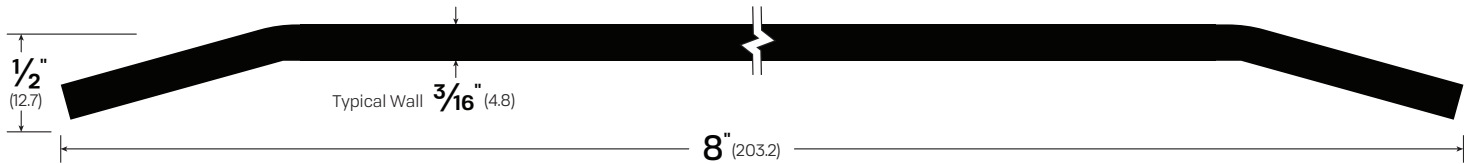

#3461SS

#3461SS

#3561SS

#3661SS

#3761SS

#3861SS

#3961SS

Thresholds
Saddles

LEGACY	3461SS	3561SS	3661SS	3761SS	3861SS	3961SS
NGP	412SS	512SS	612SS	712SS	812SS	-
PEMKO	175SS	154SS	-	-	-	-
ZERO	664ST	-	-	-	-	-

FINISHES: SS
OPTIONS: ACF, EPX, LS, FL, PEPX, RUB
NOTES: Flathead Zinc-plated screws - #10 x 1-1/2"