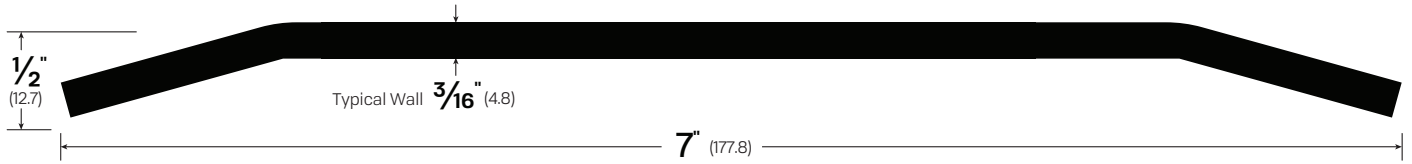

#3461SS

#3461SS

#3561SS

#3661SS

#3761SS

#3861SS

#3961SS

Thresholds
Saddles

LEGACY	3461SS	3561SS	3661SS	3761SS	3861SS	3961SS
NGP	412SS	512SS	612SS	712SS	812SS	-
PEMKO	175SS	154SS	-	-	-	-
ZERO	664ST	-	-	-	-	-

FINISHES: SS
OPTIONS: ACF, EPX, LS, FL, PEPX, RUB
NOTES: Flathead Zinc-plated screws - #10 x 1-1/2"