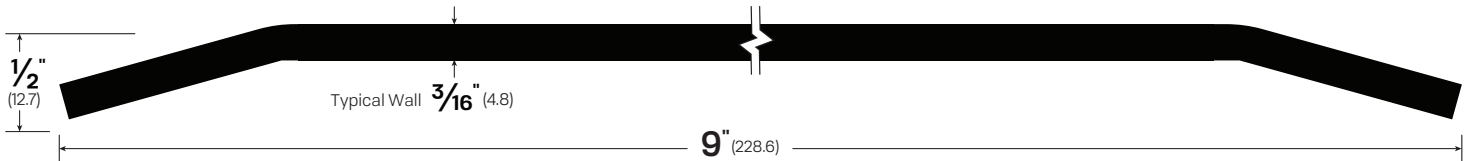

#3461SS

#3461SS

#3561SS

#3661SS

#3761SS

#3861SS

#3961SS

Thresholds
Saddles

LEGACY	3461SS	3561SS	3661SS	3761SS	3861SS	3961SS
NGP	412SS	512SS	612SS	712SS	812SS	-
PEMKO	175SS	154SS	-	-	-	-
ZERO	664ST	-	-	-	-	-

FINISHES: SS
OPTIONS: ACF, EPX, LS, FL, PEPX, RUB
NOTES: Flathead Zinc-plated screws - #10 x 1-1/2"