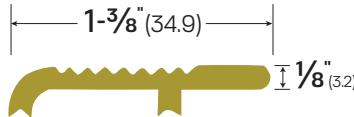

SECTIONAL UNIT DOOR SADDLES:

All Bronze Saddles Furnished Architectural Alloy # 385. Finished Mill, Polished Bright, Satin or Dark (Oxidized) All Aluminum Saddles Furnished in Alloy 63 T3 Mill Finish.

#826-BR

**NO
COMPETITOR
EQUIVALENTS**