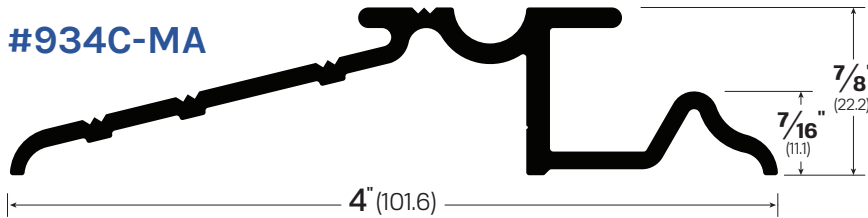

#841-BR
#941-MA

#934C-MA

#842-BR
#942-MA

#842BR

SECTIONAL UNIT DOOR SADDLES:

All Bronze Saddles Furnished Architectural Alloy # 385. Finished Mill, Polished Bright, Satin or Dark (Oxidized) All Aluminum Saddles Furnished in Alloy 63 T3 Mill Finish.