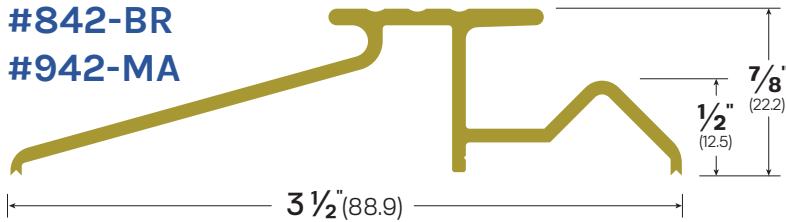

#841-BR
#941-MA

#934C-MA

#842-BR
#942-MA

#842BR

SECTIONAL UNIT DOOR SADDLES:

All Bronze Saddles Furnished Architectural Alloy # 385. Finished Mill, Polished Bright, Satin or Dark (Oxidized) All Aluminum Saddles Furnished in Alloy 63 T3 Mill Finish.