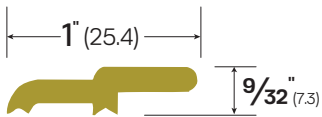

SECTIONAL UNIT DOOR SADDLES:

All Bronze Saddles Furnished Architectural Alloy # 385. Finished Mill, Polished Bright, Satin or Dark (Oxidized) All Aluminum Saddles Furnished in Alloy 63 T3 Mill Finish.

#824-BR

**NO
COMPETITOR
EQUIVALENTS**