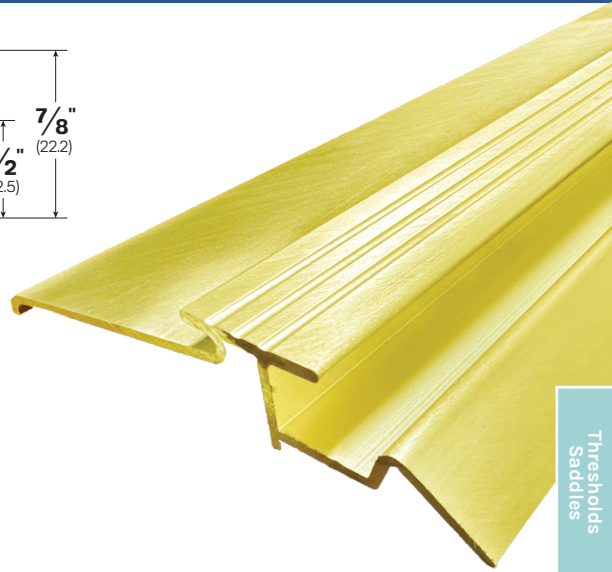

#841-BR
#941-MA

#934C-MA

#842-BR
#942-MA

#842BR

SECTIONAL UNIT DOOR SADDLES:

All Bronze Saddles Furnished Architectural Alloy # 385. Finished Mill, Polished Bright, Satin or Dark (Oxidized) All Aluminum Saddles Furnished in Alloy 63 T3 Mill Finish.

#824-BR

#826-BR

#3571BR

No: 21Z Hook-Zinc
No: 21B Hook-Brass

**NO
COMPETITOR
EQUIVALENTS**