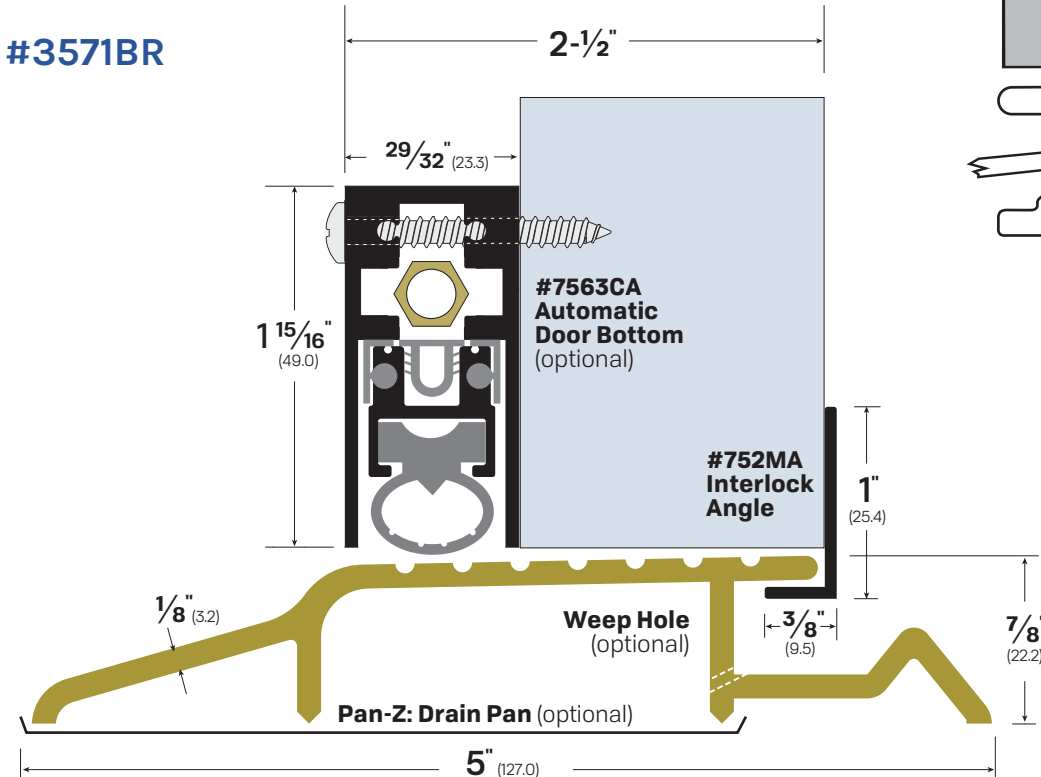

#841-BR
#941-MA

#934C-MA

#842-BR
#942-MA

#842BR

SECTIONAL UNIT DOOR SADDLES:

All Bronze Saddles Furnished Architectural Alloy # 385. Finished Mill, Polished Bright, Satin or Dark (Oxidized) All Aluminum Saddles Furnished in Alloy 63 T3 Mill Finish.

#824-BR

#826-BR

#3571BR

No: 21Z Hook-Zinc
No: 21B Hook-Brass

**NO
COMPETITOR
EQUIVALENTS**