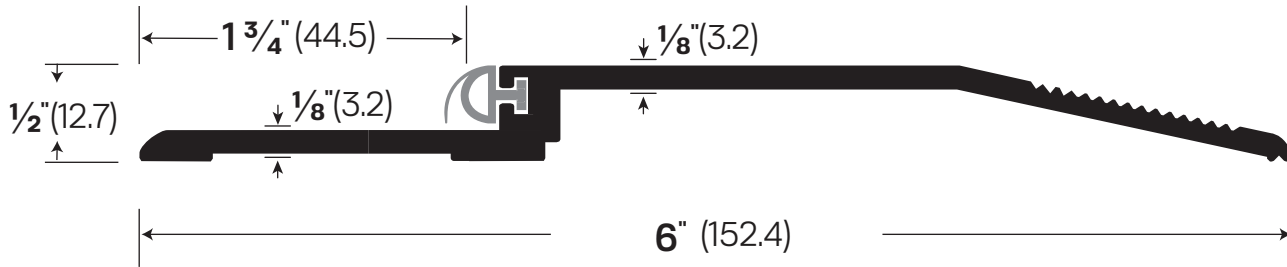

#3465

*Also available in **BK** - Black Anodized Aluminum
& **BR** - Architectural Bronze

#3665

#3865

#356

#3565

LEGACY	3465	3665	3865	356	3565
NGP	8155N	950N	-	896N	897N
PEMKO	2008APK	2005Q	-	2005AT	277
ZERO	564A	566A	568A	65A	565A

FINISHES: MA, BK, BR
OPTIONS: ACF, EPX, FL, LA, PEPX, RUB
NOTES: Flathead Zinc-plated screws - #10 x 1-1/2"

Thresholds
Saddles