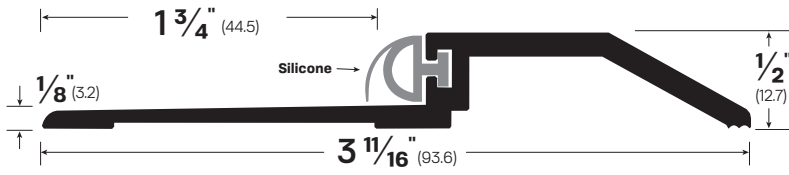

#3465

*Also available in **BK** - Black Anodized Aluminum
& **BR** - Architectural Bronze

#3465MA