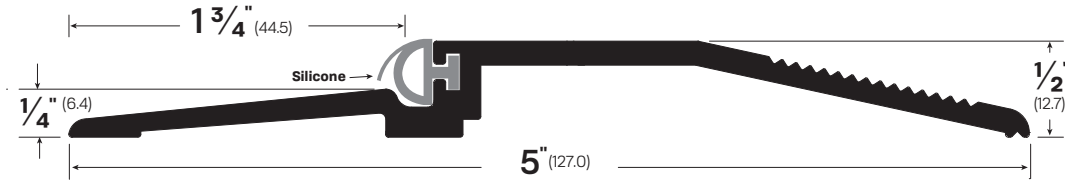

#3465

*Also available in **BK** - Black Anodized Aluminum
& **BR** - Architectural Bronze

#3665

#3865

#356

#3565

LEGACY	3465	3665	3865	356	3565
NGP	8155N	950N	-	896N	897N
PEMKO	2008APK	2005Q	-	2005AT	277
ZERO	564A	566A	568A	65A	565A

FINISHES: MA, BK, BR
OPTIONS: ACF, EPX, FL, LA, PEPX, RUB
NOTES: Flathead Zinc-plated screws - #10 x 1-1/2"

Thresholds
Saddles