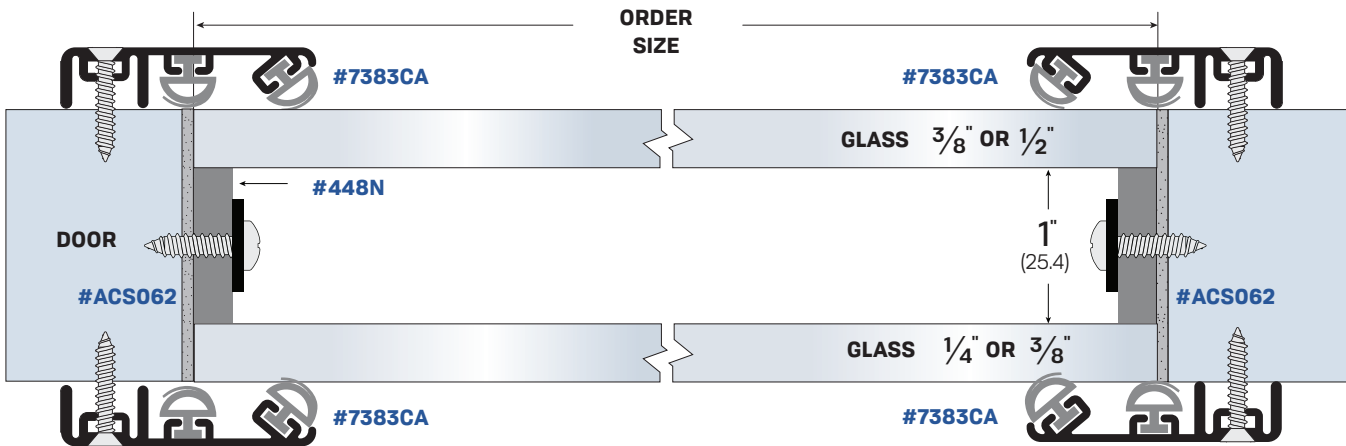

**#50888 ACOUSTICAL VISION (1-3/4" DOORS)**

**FINISHES: CA, MB**

**NOTES:**

- For acoustical applications
- Solid Rubber Extrusion is black
- Snap-on security cover
- Panhead screw #6 x 1/2" supplied

**#6384 ACOUSTICAL VISION (2-1/8" DOORS OR GREATER)**

**FINISHES: CA, MB**

**NOTES:**

- Please specify thickness of the door when ordering.
- Acoustical Composite Sheet (ACS) by Legacy provides sound absorption between glass plates.
- Glass plates with two different thicknesses required to minimize sound transmission.
- Sound control performance on this opening may achieve up to 44STC.
- Glass to be supplied by other manufacturers.
- #7383 corners are standard mitered cut.