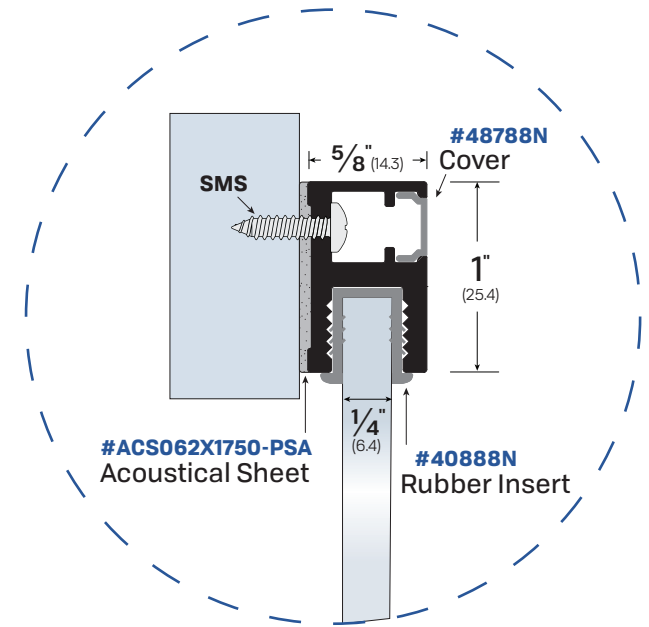

**#50888 ACOUSTICAL VISION (1-3/4" DOORS)**

**FINISHES: CA, MB**

**NOTES:**

- For acoustical applications
- Solid Rubber Extrusion is black
- Snap-on security cover
- Panhead screw #6 x 1/2" supplied

**#6384 ACOUSTICAL VISION (2-1/8" DOORS OR GREATER)**

**FINISHES: CA, MB**

**NOTES:**

- Please specify thickness of the door when ordering.
- Acoustical Composite Sheet (ACS) by Legacy provides sound absorption between glass plates.
- Glass plates with two different thicknesses required to minimize sound transmission.
- Sound control performance on this opening may achieve up to 44STC.
- Glass to be supplied by other manufacturers.
- #7383 corners are standard mitered cut.