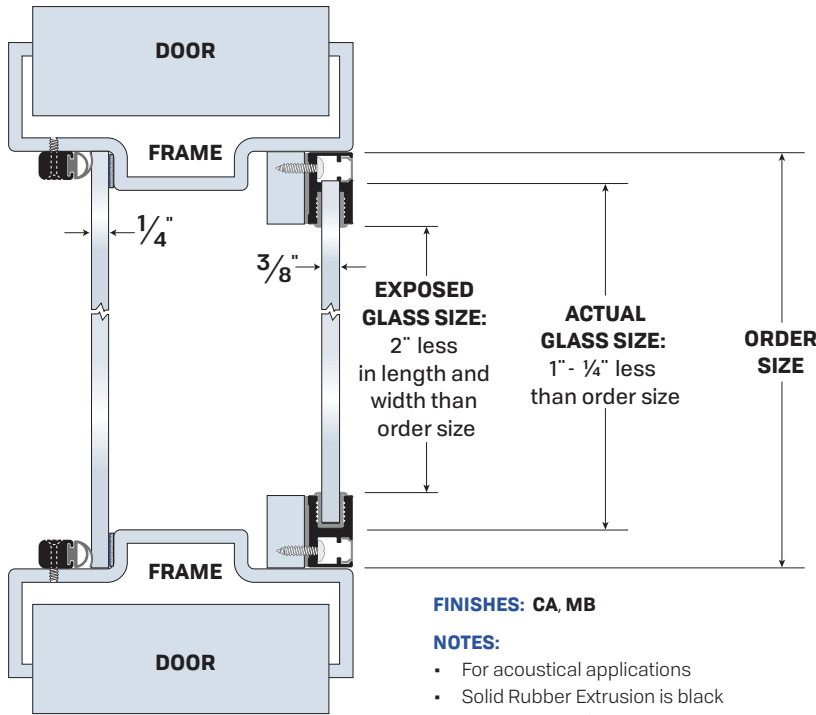

**#50888 ACOUSTICAL VISION (1-3/4" DOORS)**

**FINISHES: CA, MB**

**NOTES:**

- For acoustical applications
- Solid Rubber Extrusion is black
- Snap-on security cover
- Panhead screw #6 x 1/2" supplied

**#6384 ACOUSTICAL VISION (2-1/8" DOORS OR GREATER)**

**FINISHES: CA, MB**

**NOTES:**

- Please specify thickness of the door when ordering.
- Acoustical Composite Sheet (ACS) by Legacy provides sound absorption between glass plates.
- Glass plates with two different thicknesses required to minimize sound transmission.
- Sound control performance on this opening may achieve up to 44STC.
- Glass to be supplied by other manufacturers.
- #7383 corners are standard mitered cut.