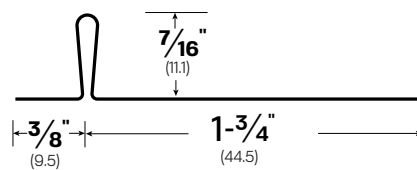

#1

Plain Rib Strip 1" Base
MATERIALS: BR, ZN

#2

Plain Rib Strip 1-3/8" Base
MATERIALS: ZN

#2C

Side Strip 1-3/8" Base
MATERIALS: BR

#2CH

Side Strip 1-3/8" Base
MATERIALS: BR, ZN

#3

Plain Rib Strip 1-5/8" Base
MATERIALS: ZN

#3C

Plain Rib Strip 1-5/8" Base
MATERIALS: BR, ZN

#3CH

Side Strip 1-5/8" Base
MATERIALS: BR

#4C

Plain Rib Strip 1-7/8" Base
MATERIALS: BR

#4CH

Plain Rib Strip 1-3/4" Base
MATERIALS: BR, ZN

#5CH

Side Strip 2-1/8" Base
MATERIALS: BR, ZN

#6

Plain Rib Strip 2-1/8" Base
MATERIALS: BR, ZN

#7

Meeting Rail Hook
MATERIALS: BR, ZN