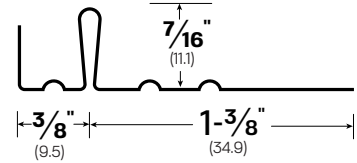

#1

Plain Rib Strip 1" Base
MATERIALS: BR, ZN

#2

Plain Rib Strip 1-3/8" Base
MATERIALS: ZN

#2C

Side Strip 1-3/8" Base
MATERIALS: BR

#2CH

Side Strip 1-3/8" Base
MATERIALS: BR, ZN

#3

Plain Rib Strip 1-5/8" Base
MATERIALS: ZN

#3C

Plain Rib Strip 1-5/8" Base
MATERIALS: BR, ZN

#3CH

Side Strip 1-5/8" Base
MATERIALS: BR

#4C

Plain Rib Strip 1-7/8" Base
MATERIALS: BR

#4CH

Plain Rib Strip 1-3/4" Base
MATERIALS: BR, ZN

#5CH

Side Strip 2-1/8" Base
MATERIALS: BR, ZN

#6

Plain Rib Strip 2-1/8" Base
MATERIALS: BR, ZN

#7

Meeting Rail Hook
MATERIALS: BR, ZN