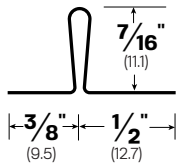

#1

Plain Rib Strip 1" Base
MATERIALS: BR, ZN

#2

Plain Rib Strip 1-3/8" Base
MATERIALS: ZN

#2C

Side Strip 1-3/8" Base
MATERIALS: BR

#2CH

Side Strip 1-3/8" Base
MATERIALS: BR, ZN

#3

Plain Rib Strip 1-5/8" Base
MATERIALS: ZN

#3C

Plain Rib Strip 1-5/8" Base
MATERIALS: BR, ZN

#3CH

Side Strip 1-5/8" Base
MATERIALS: BR

#4C

Plain Rib Strip 1-7/8" Base
MATERIALS: BR

#4CH

Plain Rib Strip 1-3/4" Base
MATERIALS: BR, ZN

#5CH

Side Strip 2-1/8" Base
MATERIALS: BR, ZN

#6

Plain Rib Strip 2-1/8" Base
MATERIALS: BR, ZN

#7

Meeting Rail Hook
MATERIALS: BR, ZN