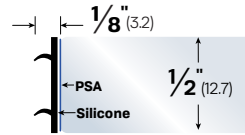

Glass Door Gasketing

#7531

#7631

#7177S

COLORS: BK, CL

#7277S

COLORS: BK, CL

#77128S