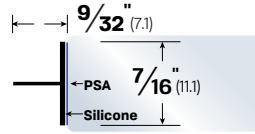

Glass Door Gasketing

#7531

#7631

#7177S

COLORS: BK, CL

#7277S

COLORS: BK, CL

#77128S

COLORS: BK, WH

Glass Door with #77128S applied.

#7731

PILE COLORS: GY, BK

#7831

PILE COLORS: GY, BK

#7331

#7431