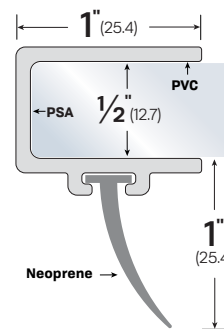

COLORS: BK, WH

Glass Door with #77128S applied.

#7731

PILE COLORS: GY, BK

#7831

PILE COLORS: GY, BK

#7331

#7431

#77319

#423PB

#423PB-GY

Meeting Stiles
Astragals

#74918-PSA

#73918-PSA

PAIR OF
#74918-PSA

#789-PSA