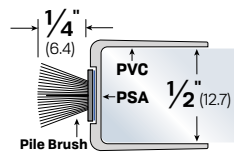

Glass Door Gasketing

#7531

#7631

#7177S

COLORS: BK, CL

#7277S

COLORS: BK, CL

#77128S

COLORS: BK, WH

#7731

PILE COLORS: GY, BK

#7831

PILE COLORS: GY, BK

#7331

#7431

#77319

#423PB

Meeting Stiles
Astragals

#74918-PSA

#73918-PSA

#789-PSA

#72918-PSA