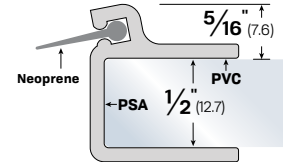

COLORS: BK, WH

Glass Door with #77128S applied.

#7731

PILE COLORS: GY, BK

#7831

PILE COLORS: GY, BK

#7331

#7431