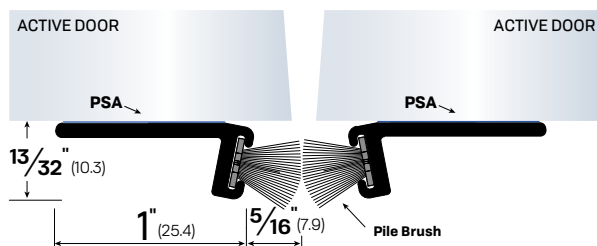

COLORS: BK, WH

Glass Door with #77128S applied.

#7731

PILE COLORS: GY, BK

#7831

PILE COLORS: GY, BK

#7331

#7431

#77319

#423PB

#423PB-GY

Meeting Stiles
Astragals

#74918-PSA

#73918-PSA

PAIR OF
#74918-PSA

#789-PSA