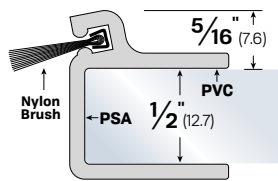

COLORS: BK, WH

Glass Door with #77128S applied.

#7731

PILE COLORS: GY, BK

#7831

PILE COLORS: GY, BK

#7331

#7431