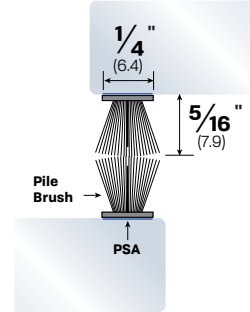

COLORS: BK, WH

Glass Door with #77128S applied.

#7731

PILE COLORS: GY, BK

#7831

PILE COLORS: GY, BK

#7331

#7431

#77319

#423PB

#423PB-GY

Meeting Stiles
Astragals

#74918-PSA

#73918-PSA

PAIR OF
#74918-PSA

#789-PSA