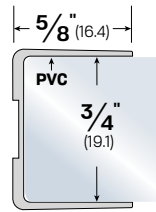

Glass Door Gasketing

#7531

#7631

#7177S

COLORS: BK, CL

#7277S

COLORS: BK, CL

#77128S