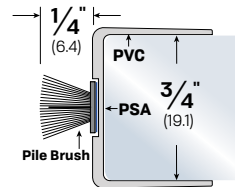

COLORS: BK, WH

Glass Door with #77128S applied.

#7731

PILE COLORS: GY, BK

#7831

PILE COLORS: GY, BK

#7331

#7431

#77319

#423PB

#423PB-GY

Meeting Stiles
Astragals

#74918-PSA

#73918-PSA

PAIR OF
#74918-PSA

#789-PSA