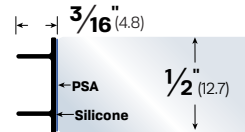

Glass Door Gasketing

#7531

#7631

#7177S

COLORS: BK, CL

#7277S

COLORS: BK, CL

#77128S