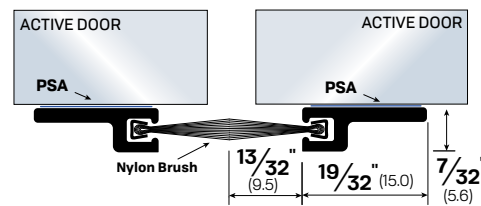

COLORS: BK, WH

Glass Door with #77128S applied.

#7731

PILE COLORS: GY, BK

#7831

PILE COLORS: GY, BK

#7331

#7431

#77319

#423PB

#423PB-GY

Meeting Stiles
Astragals

#74918-PSA

#73918-PSA

PAIR OF
#74918-PSA

#789-PSA