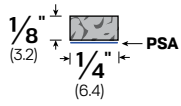

Sponge Rubber (SPR)

NOTES:

- SPR is black Neoprene.
- Pressure Sensitive Adhesive (PSA) standard

#52718SPR