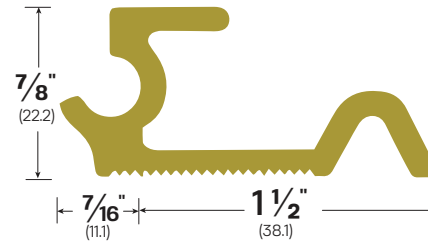

# Thresholds /Saddles #8S14-BR / #9S14-MA

**AVAILABLE MATERIALS / FINISHES:**

**MA** - Part #9  
**BR** - Part #8

**AVAILABLE OPTIONS:**

LEGACY	NGP	PEMKO	ZERO
8S14-BR / 9S14-MA	-	-	-

**AVAILABLE NOTES**

**PRODUCT KEY**