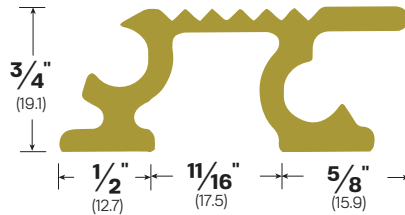

Website: accurateweatherstrip.com
Main Office: 415 Concord Avenue Bronx, NY 10455
Phone: (718)292-0444

Thresholds /Saddles

#8S11-BR / #9S11-MA

AVAILABLE MATERIALS / FINISHES:

MA - Part #9
BR - Part #8

AVAILABLE OPTIONS: