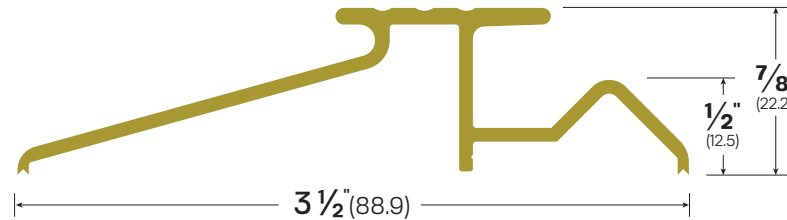

Website: accurateweatherstrip.com
Main Office: 415 Concord Avenue Bronx, NY 10455
Phone: (718)292-0444

In-Swinging Door Saddles

#842-BR / #942-MA

AVAILABLE MATERIALS / FINISHES:

MA - Part #9
BR - Part #8

AVAILABLE OPTIONS: