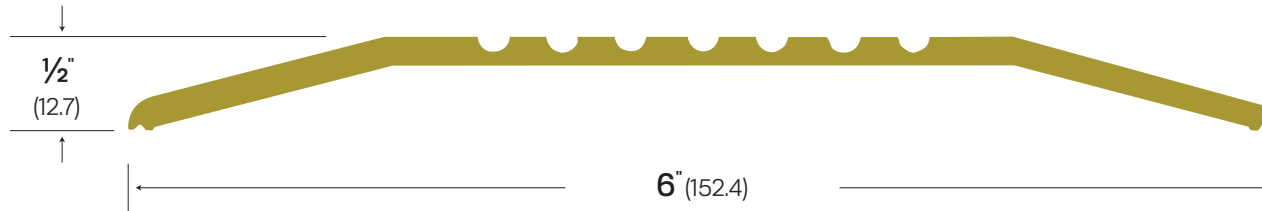

Commercial Saddles

#812BB-BR / #912BB-MA

AVAILABLE MATERIALS / FINISHES:

MA - Part #9
BR - Part #8

AVAILABLE OPTIONS:

LEGACY	NGP	PEMKO	ZERO
812BB-BR / 912BBMA	-	-	-

AVAILABLE NOTES

PRODUCT KEY

CA - Clear Anodized Aluminum | MA - Mill Aluminum | BK - Black Anodized
DB - Dark Bronze Anodized Aluminum | GD - Gold Anodized Aluminum |
MB - Matte Black Powder Coat | WP - White Powder Coat | BR - Architectural
Bronze | ORG - Oil Rubbed Bronze | POLISHED BRONZE | SP - Gray Steel Prime |
SS - Stainless Steel | ZN - Zinc

Project :	Submitted By :
Date :	Notes :
Company Name :