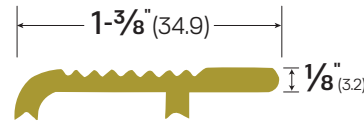

Website: accurateweatherstrip.com
Main Office: 415 Concord Avenue Bronx, NY 10455
Phone: (718)292-0444

Commercial Saddle #826-BR

AVAILABLE MATERIALS / FINISHES:
BR - Part #8

AVAILABLE OPTIONS:

LEGACY	NGP	PEMKO	ZERO
826-BR	-	-	-