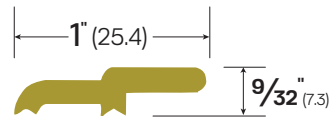

Website: accurateweatherstrip.com
Main Office: 415 Concord Avenue Bronx, NY 10455
Phone: (718)292-0444

Commercial Saddle #824-BR

AVAILABLE MATERIALS / FINISHES:
BR - Part #8

AVAILABLE OPTIONS:

LEGACY	NGP	PEMKO	ZERO
824-BR	-	-	-