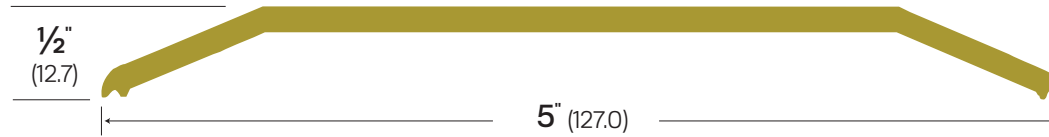

Website: accurateweatherstrip.com
Main Office: 415 Concord Avenue Bronx, NY 10455
Phone: (718)292-0444

Commercial Saddles

#813G-BR

AVAILABLE MATERIALS / FINISHES:

MA - Part #9
BR - Part #8

AVAILABLE OPTIONS: