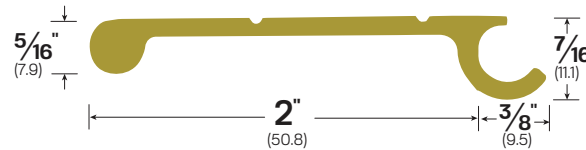

Thresholds/ Saddles

#8T2E-BR

AVAILABLE MATERIALS / FINISHES:
BR - Part #8

AVAILABLE OPTIONS:

LEGACY	NGP	PEMKO	ZERO
8T2E-BR	-	-	-

AVAILABLE NOTES

Provision must be made on lower outside edge for water drainage.

PRODUCT KEY

CA - Clear Anodized Aluminum | MA - Mill Aluminum | BK - Black Anodized
DB - Dark Bronze Anodized Aluminum | GD - Gold Anodized Aluminum |
MB - Matte Black Powder Coat | WP - White Powder Coat | BR - Architectural
Bronze | ORG - Oil Rubbed Bronze | POLISHED BRONZE | SP - Gray Steel Prime |
SS - Stainless Steel | ZN - Zinc

Project :	Submitted By :
Date :	Notes :
Company Name :