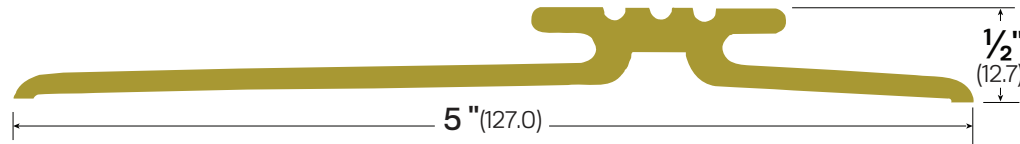

Website: accurateweatherstrip.com
Main Office: 415 Concord Avenue Bronx, NY 10455
Phone: (718)292-0444

Out-Swinging Saddles

#832L-BR / #932L-MA

AVAILABLE MATERIALS / FINISHES:

MA - Part #9
BR - Part #8

AVAILABLE OPTIONS:

| LEGACY | NGP | PEMKO | ZERO |
|-------------------|-----|-------|------|
| 832L-BR / 932L-BR | - | - | - |

AVAILABLE NOTES

PRODUCT KEY

CA - Clear Anodized Aluminum | MA - Mill Aluminum | BK - Black Anodized
 DB - Dark Bronze Anodized Aluminum | GD - Gold Anodized Aluminum |
 MB - Matte Black Powder Coat | WP - White Powder Coat | BR - Architectural
 Bronze | ORG - Oil Rubbed Bronze | POLISHED BRONZE | SP - Gray Steel Prime |
 SS - Stainless Steel | ZN - Zinc