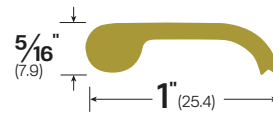

Thresholds/ Saddles

#8T1-BR

AVAILABLE MATERIALS / FINISHES:
BR - Part #8

AVAILABLE OPTIONS:

LEGACY	NGP	PEMKO	ZERO
8T1-BR	-	-	-

AVAILABLE NOTES

Provision must be made on lower outside edge for water drainage.

PRODUCT KEY

CA - Clear Anodized Aluminum | MA - Mill Aluminum | BK - Black Anodized
DB - Dark Bronze Anodized Aluminum | GD - Gold Anodized Aluminum |
MB - Matte Black Powder Coat | WP - White Powder Coat | BR - Architectural
Bronze | ORG - Oil Rubbed Bronze | POLISHED BRONZE | SP - Gray Steel Prime |
SS - Stainless Steel | ZN - Zinc

Project :	Submitted By :
Date :	Notes :
Company Name :