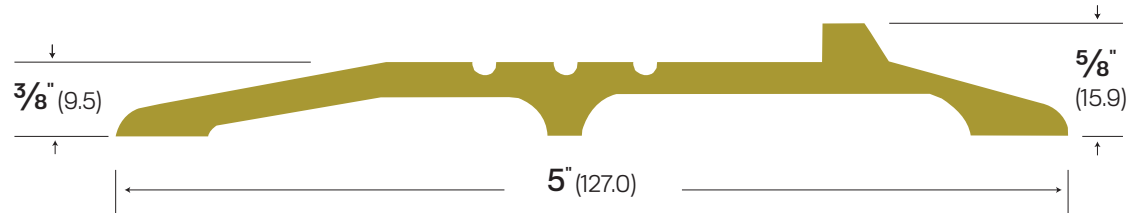

Commercial Saddles

#865-BR

AVAILABLE MATERIALS / FINISHES:

MA - Part #9
BR - Part #8

AVAILABLE OPTIONS:

LEGACY	NGP	PEMKO	ZERO
865BR	-	-	-

AVAILABLE NOTES

PRODUCT KEY

CA - Clear Anodized Aluminum | MA - Mill Aluminum | BK - Black Anodized
DB - Dark Bronze Anodized Aluminum | GD - Gold Anodized Aluminum |
MB - Matte Black Powder Coat | WP - White Powder Coat | BR - Architectural
Bronze | ORG - Oil Rubbed Bronze | POLISHED BRONZE | SP - Gray Steel Prime |
SS - Stainless Steel | ZN - Zinc

Project :	Submitted By :
Date :	Notes :
Company Name :