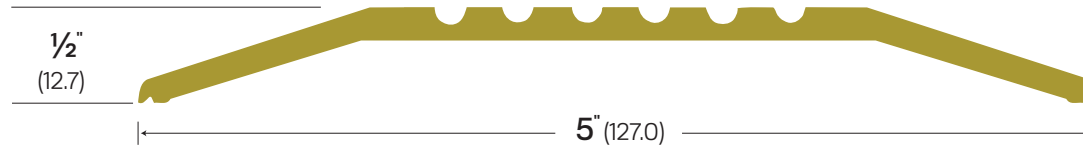

Website: accurateweatherstrip.com
Main Office: 415 Concord Avenue Bronx, NY 10455
Phone: (718)292-0444

Commercial Saddles

 **#812AA-BR / #912AA-MA**

AVAILABLE MATERIALS / FINISHES:

MA - Part #9
BR - Part #8