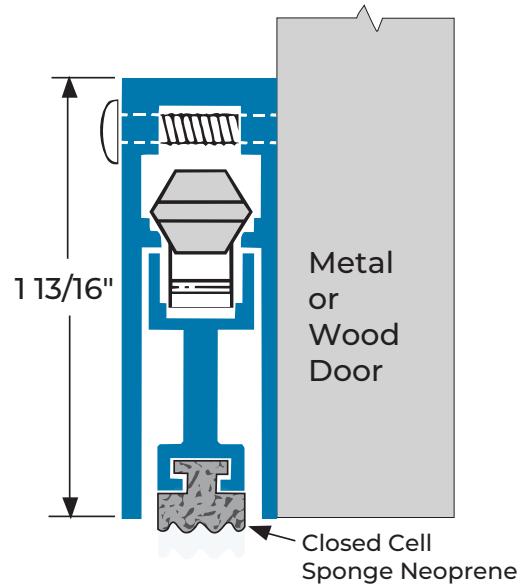

Website: accurateweatherstrip.com
 Main Office: 415 Concord Avenue Bronx, NY 10455
 Phone: (718)292-0444

Automatic Door Bottom #425S

MATERIALS / FINISHES:
 Extruded Aluminum Housing

- 425S: Clear Anodized Aluminum
- 425SD: Quaker Dark Bronze Anodized Aluminum
- 425SG: Gold Anodized Aluminum