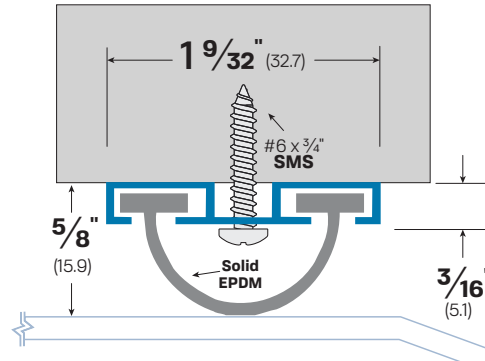

Website: accurateweatherstrip.com
 Main Office: 415 Concord Avenue Bronx, NY 10455
 Phone: (718)292-0444

Automatic Door Bottom

#952

AVAILABLE MATERIALS / FINISHES:
 MA

AVAILABLE OPTIONS:

AVAILABLE NOTES

PRODUCT KEY