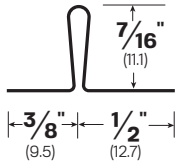

#1

Plain Rib Strip 1" Base
MATERIALS: BR, ZN