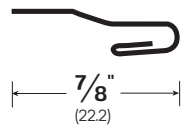

#8

Meeting Rail Flat
MATERIALS: BR, ZN

#8C

Meeting Rail Flat
MATERIALS: BR, ZN

#21

Interlocking Threshold Hook
OPTIONS: BR, ZN

#416C

Copper Plated Flat Head Nails
 7/8" #16
MATERIALS: BR, ZN, CU