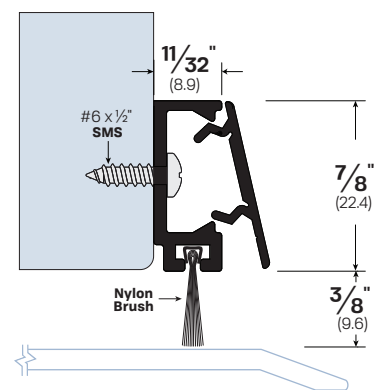

LEGACY	NGP	PEMKO	ZERO
73918	A605	18041CNB	8193AA

#72918

FINISHES: CA, BK, WP

OPTIONS:

PSA - Pressure Sensitive Adhesive

SF - Security Fasteners

LEGACY	NGP	PEMKO	ZERO
72918	C607	18061ANB	8192AA

#718

FINISHES: CA, BK, WP

NOTES: End caps available by request #474CA-EC

LEGACY	NGP	PEMKO	ZERO
718	672	-	-