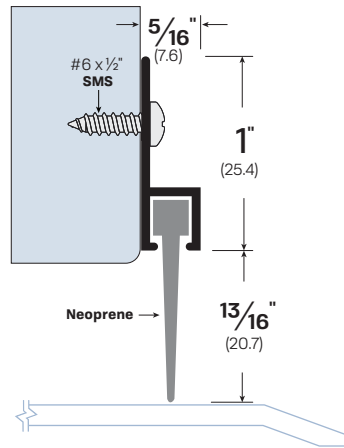

Door Sweeps

Door Sweep #74918 mounted to a pair of doors.

#72918CA

#73918CA

#74918

FINISHES: CA, BK, WP

OPTIONS:

FL - Fire Label SF - Security Fasteners

PSA - Pressure Sensitive Adhesive

LEGACY	NGP	PEMKO	ZERO
74918		308APK	8194AA

#71918

FINISHES: CA, BK, WP

OPTIONS: SF - Security Fasteners

LEGACY	NGP	PEMKO	ZERO
71918	97V	307	8191AA

#7774

FINISHES: CA, BK, WP