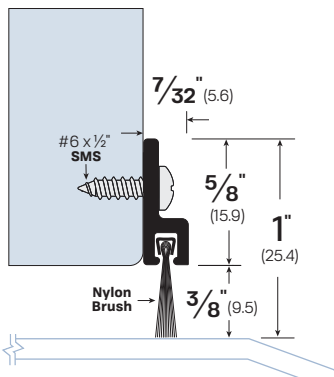

Door Sweeps

Door Sweep #74918 mounted to a pair of doors.

#72918CA

#73918CA

#74918

FINISHES: CA, BK, WP

OPTIONS:

FL - Fire Label SF - Security Fasteners

PSA - Pressure Sensitive Adhesive

LEGACY	NGP	PEMKO	ZERO
74918		308APK	8194AA

#71918

FINISHES: CA, BK, WP

OPTIONS: SF - Security Fasteners

LEGACY	NGP	PEMKO	ZERO
71918	97V	307	8191AA

#7774

FINISHES: CA, BK, WP

OPTIONS: FL - Fire Label

NOTES: End caps available by request #474CA-EC

LEGACY	NGP	PEMKO	ZERO
7774	678	29326	477AA

#73918

FINISHES: CA, BK, WP

OPTIONS:

SF - Security Fasteners

PSA - Pressure Sensitive Adhesive