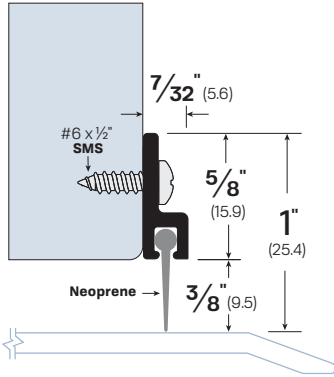

Door Sweeps

Door Sweep #74918 mounted to a pair of doors.

#72918CA

#73918CA

#74918

FINISHES: CA, BK, WP

OPTIONS:

FL - Fire Label SF - Security Fasteners

PSA - Pressure Sensitive Adhesive

LEGACY	NGP	PEMKO	ZERO
74918		308APK	8194AA

#71918

FINISHES: CA, BK, WP

OPTIONS: SF - Security Fasteners

LEGACY	NGP	PEMKO	ZERO
71918	97V	307	8191AA

#7774

FINISHES: CA, BK, WP