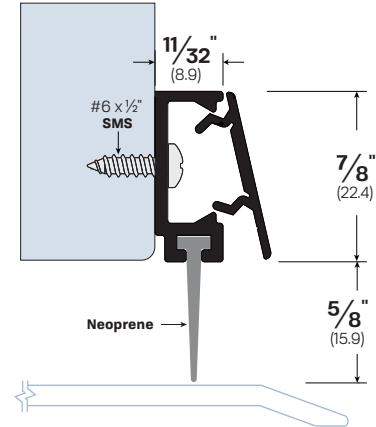

Door Sweeps

Door Sweep #74918 mounted to a pair of doors.

#72918CA

#73918CA

#74918

FINISHES: CA, BK, WP

OPTIONS:

FL - Fire Label SF - Security Fasteners

PSA - Pressure Sensitive Adhesive

LEGACY	NGP	PEMKO	ZERO
74918		308APK	8194AA

#71918

FINISHES: CA, BK, WP

OPTIONS: SF - Security Fasteners

LEGACY	NGP	PEMKO	ZERO
71918	97V	307	8191AA

#7774

FINISHES: CA, BK, WP

OPTIONS: FL - Fire Label

NOTES: End caps available by request #474CA-EC

LEGACY	NGP	PEMKO	ZERO
7774	678	29326	477AA

#73918

FINISHES: CA, BK, WP

OPTIONS:

SF - Security Fasteners

PSA - Pressure Sensitive Adhesive