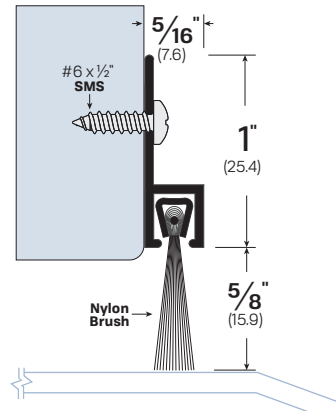

#72918

FINISHES: CA, BK, WP

OPTIONS:

PSA - Pressure Sensitive Adhesive

SF - Security Fasteners

LEGACY	NGP	PEMKO	ZERO
72918	C607	18061ANB	8192AA