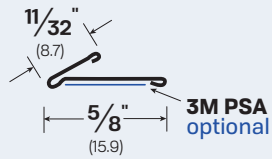

Hinge Door Springs

#B180 | #S180

Hinge Door Spring
MATERIALS: BR, SS
OPTIONS: PSA

#B181 | #S181

Hinge Door Spring
MATERIALS: BR, SS
OPTIONS: PSA

#B182 | #S182

Hinge Door Spring
MATERIALS: BR, SS
OPTIONS: PSA