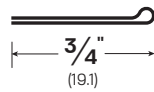

#8

Meeting Rail Flat
MATERIALS: BR, ZN