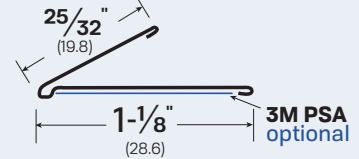

Hinge Door Springs

#B180 | #S180

Hinge Door Spring
MATERIALS: BR, SS
OPTIONS: PSA

#B181 | #S181

Hinge Door Spring
MATERIALS: BR, SS
OPTIONS: PSA

#B182 | #S182

Hinge Door Spring
MATERIALS: BR, SS
OPTIONS: PSA