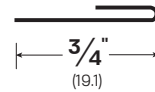

#7S

Meeting Rail Hook
MATERIALS: ZN

#8

Meeting Rail Flat
MATERIALS: BR, ZN

#8C

Meeting Rail Flat
MATERIALS: BR, ZN

#21

Interlocking Threshold Hook
OPTIONS: BR, ZN